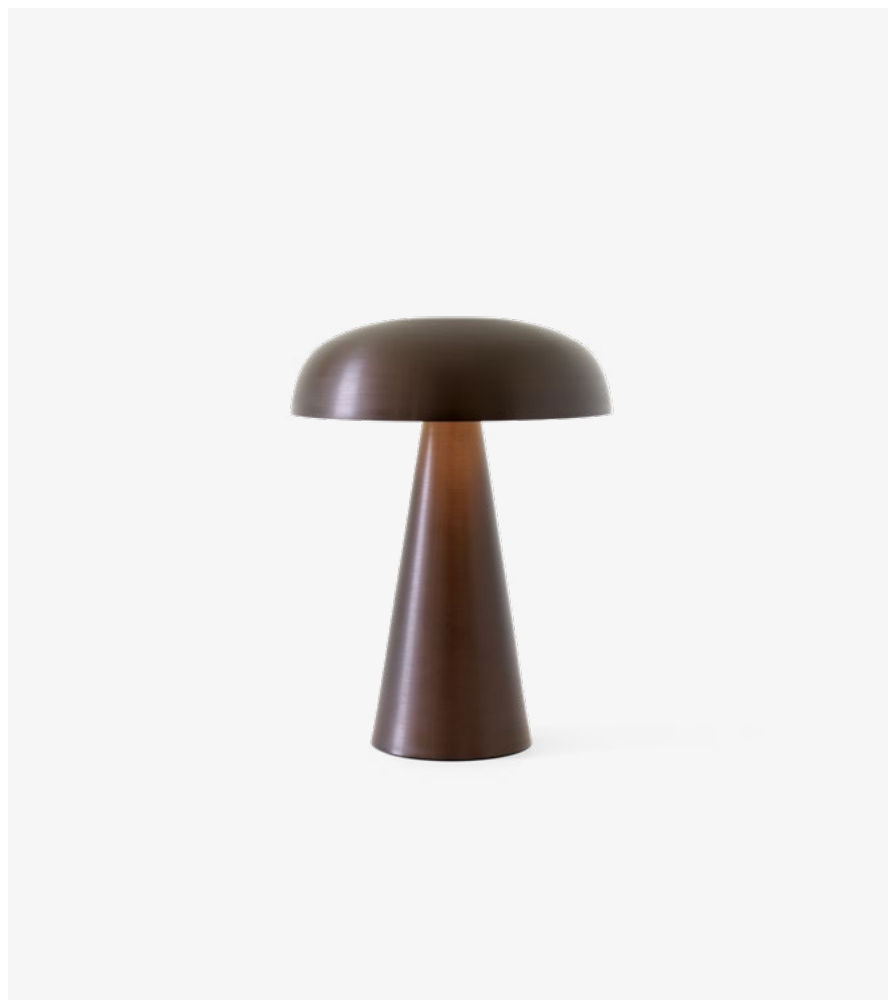

Como ^{SC53}
Space Copenhagen
2020

Como^{SC53}

Space Copenhagen

2020

Product category

Table lamp

Production process

The base and shade is made from hand spun aluminium. Battery compartment in moulded ABS.

Environment

This lamp is for indoors use only. It can be taken outdoors, but must be kept and stored indoors.

Material

Aluminium & ABS

Colours

Bronzed Brass, Brass and Black

Dimensions

Ø: 16cm / 6.3in, H: 21cm / 8.3in

Dimmability

3 levels (40% - 70% - 100%)

Charging

Magnetic charger
Cable (2m)
Charging tray with room for 12 lamps can be purchased at &Tradition.

Certifications

CE UK CA IP44

Cleaning instructions

Wipe surface of the shade with a dry cloth. Do not use any abrasive cleaning tools such as steel wool, scouring sponges or stiff brushes. Never use strong cleaning agents such as white spirit, turpentine, household glass cleaner or cellulose thinners.

→ Stock item

Bronzed, Brass, Black, Stone Blue, Red Brown

Related products

Charging trolley and tray

→ Bronzed

→ Brass

→ Black

→ Stone Blue