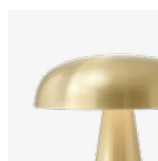

Como ^{SC53}
Space Copenhagen
2020

Como^{SC53}

Space Copenhagen

2020

Product category

Table lamp

Production process

The base and shade is made from hand spun aluminium. Battery compartment in moulded ABS.

→ Stock item

Bronzed, Brass, Black, Stone Blue, Red Brown

Related products

Charging trolley and tray

→ Bronzed

→ Brass

→ Black

→ Stone Blue