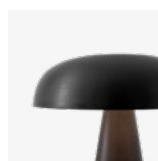

Como ^{SC53}
Space Copenhagen
2020

Como^{SC53}

Space Copenhagen

2020

Product category

Table lamp

Production process

The base and shade is made from hand spun aluminium. Battery compartment in moulded ABS.

Environment

This lamp is for indoors use only. It can be taken outdoors, but must be kept and stored indoors.

Material

Aluminium & ABS

Colours

Bronzed Brass, Brass and Black

Dimensions

Ø: 16cm / 6.3in, H: 21cm / 8.3in

→ Stock item

Bronzed, Brass, Black, Stone Blue, Red Brown

Related products

Charging trolley and tray

→ Bronzed

→ Brass

→ Black

→ Stone Blue