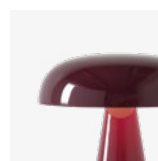

Como ^{SC53}
Space Copenhagen
2020

Como^{SC53}

Space Copenhagen

2020

Product category

Table lamp

Production process

The base and shade is made from hand spun aluminium. Battery compartment in moulded ABS.

Environment

This lamp is for indoors use only. It can be taken outdoors, but must be kept and stored indoors.

Material

Aluminium & ABS

Colours

Bronzed Brass, Brass and Black

Dimensions

Ø: 16cm / 6.3in, H: 21cm / 8.3in

→ Stock item

Bronzed, Brass, Black, Stone Blue, Red Brown

Related products

Charging trolley and tray

→ Bronzed

→ Brass

→ Black

→ Stone Blue